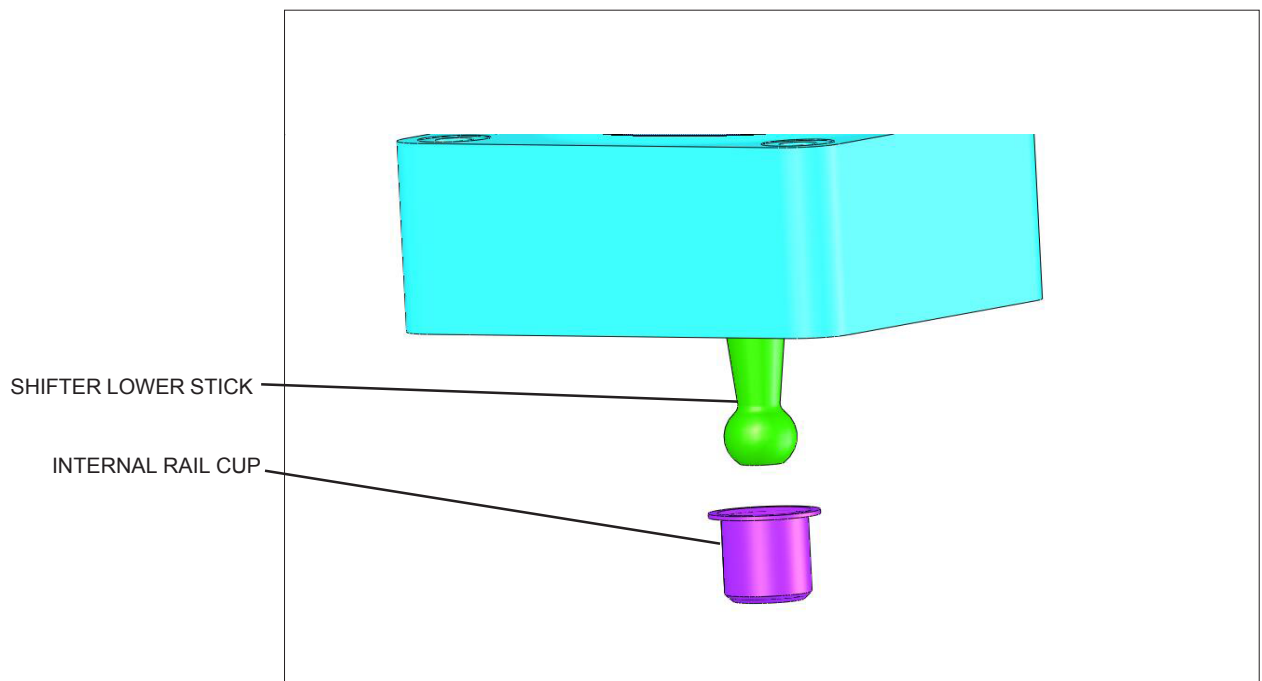

INSTRUCTION ADDENDUM FOR ALL TREMEC TRANSMISSION SHIFTER APPLICATIONS

**INTERNAL RAIL CUP NOW SUPPLIED WITH TREMEC
TRANSMISSION SHIFTER APPLICATIONS TO REPLACE
POSSIBLE WORN INTERNAL RAIL CUP.**

**THIS CUP MAY BE WORN ON YOUR APPLICATION, PLEASE CHECK FOR LOOSENESS AND REPLACE AS
NECESSARY.**

INSTALL ON SHIFTER LOWER STICK AND INTO TRANSMISSION.